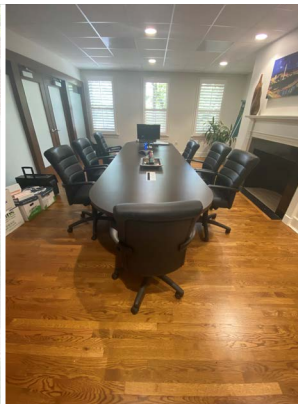

6,000 SF Office Condo For Sale in Downtown Fairfax

4157 Chain Bridge Rd, Fairfax, VA 22030

Building Features:

- 3 story condo in the heart of downtown Fairfax city
- Two entrances with plenty of parking
- Brand new interior renovations for entire 6,000 SF
- Vibrant neighborhood with a thriving business community
- Convenient access to transportation, shopping and dining