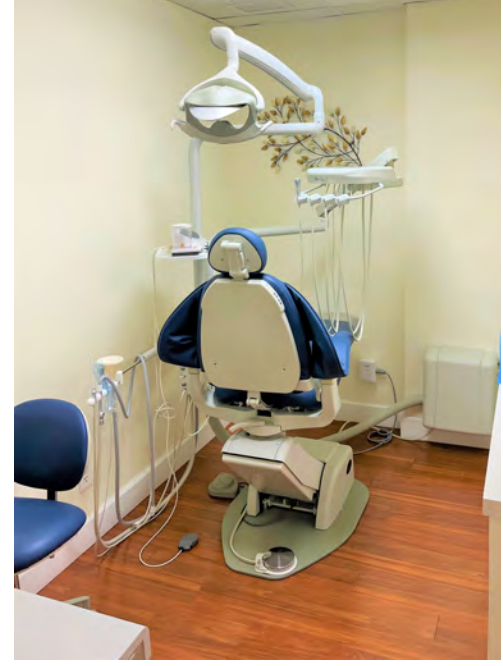

Rare Purchase Opportunity in North Bethesda, MD

Asking Price: \$320,000

HIGHLIGHTS:

- + Fully Built Out Dental Suite! Move-In Ready!
- + Package Deal with Practice
- + 2 Operatories with space for 3rd. VERY EFFICIENT SPACE!
- + Dedicated reception area with waiting room, in-suite restroom, break room, and storage areas
- + Free off-street parking around the building
- + Located in Highly Desirable North Bethesda, MD!